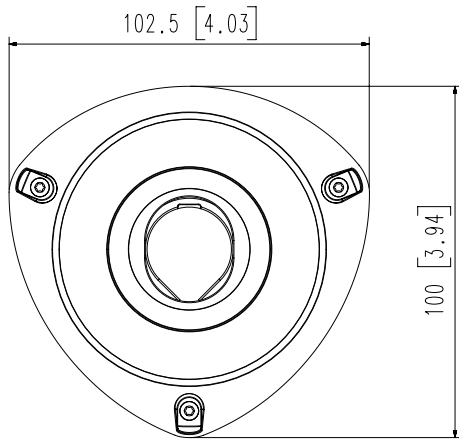

# SBL-100C

Remote Head Camera Corner Mount Housing

FC |  | CE | EAC

## Key Features

- Plastic
- Can be used with SLA-T2480, SLA-T2480A, SLA-T4680, SLA-T4680A
- Dimensions : 102.5(W)x100(H)x56(D)mm (4.03"x3.94"x2.2")
- Weight : 90g (0.198 lb)
- White

**Mechanical**

<b>Color</b>	White
<b>Material</b>	Plastic
<b>RAL code</b>	RAL9003
<b>Product dimensions / weight</b>	102.5(W)x100(H)x56(D)mm(4.03"x3.94"x2.2")/90g(0.198 lb)
<b>Supported products</b>	SLA-T2480, SLA-T2480A, SLA-T4680, SLA-T4680A ※ For further compatible models, please visit our website or use Toolbox

A2

© Hanwha Techwin Co., Ltd. All rights reserved.

3		
2		
1	SBL-100C	'20.10.20
No.	MODEL NAME	DATE
Unit:mm[inch]		SCALE:1/1