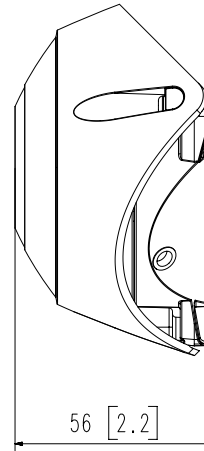

# SBL-100C

Remote Head Camera Corner Mount Housing

FC |  | CE | EAC

## Key Features

- Plastic
- Can be used with SLA-T2480, SLA-T2480A, SLA-T4680, SLA-T4680A
- Dimensions : 102.5(W)x100(H)x56(D)mm (4.03"x3.94"x2.2")
- Weight : 90g (0.198 lb)
- White

**Mechanical**

<b>Color</b>	White
<b>Material</b>	Plastic
<b>RAL code</b>	RAL9003
<b>Product dimensions / weight</b>	102.5(W)x100(H)x56(D)mm(4.03"x3.94"x2.2")/90g(0.198 lb)
<b>Supported products</b>	SLA-T2480, SLA-T2480A, SLA-T4680, SLA-T4680A ※ For further compatible models, please visit our website or use Toolbox

A2

© Hanwha Techwin Co., Ltd. All rights reserved.

3		
2		
1	SBL-100C	'20.10.20
No.	MODEL NAME	DATE
Unit:mm[inch]		SCALE:1/1