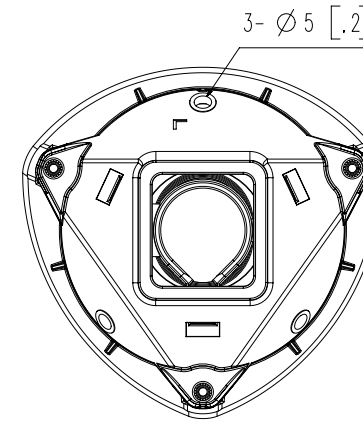

# SBL-100C

Remote Head Camera Corner Mount Housing

FC |  | CE | EAC

## Key Features

- Plastic
- Can be used with SLA-T2480, SLA-T2480A, SLA-T4680, SLA-T4680A
- Dimensions : 102.5(W)x100(H)x56(D)mm (4.03"x3.94"x2.2")
- Weight : 90g (0.198 lb)
- White

**Mechanical**

<b>Color</b>	White
<b>Material</b>	Plastic
<b>RAL code</b>	RAL9003
<b>Product dimensions / weight</b>	102.5(W)x100(H)x56(D)mm(4.03"x3.94"x2.2")/90g(0.198 lb)
<b>Supported products</b>	SLA-T2480, SLA-T2480A, SLA-T4680, SLA-T4680A ※ For further compatible models, please visit our website or use Toolbox

A2

© Hanwha Techwin Co., Ltd. All rights reserved.

3		
2		
1	SBL-100C	'20.10.20
No.	MODEL NAME	DATE
Unit:mm[inch]		SCALE:1/1