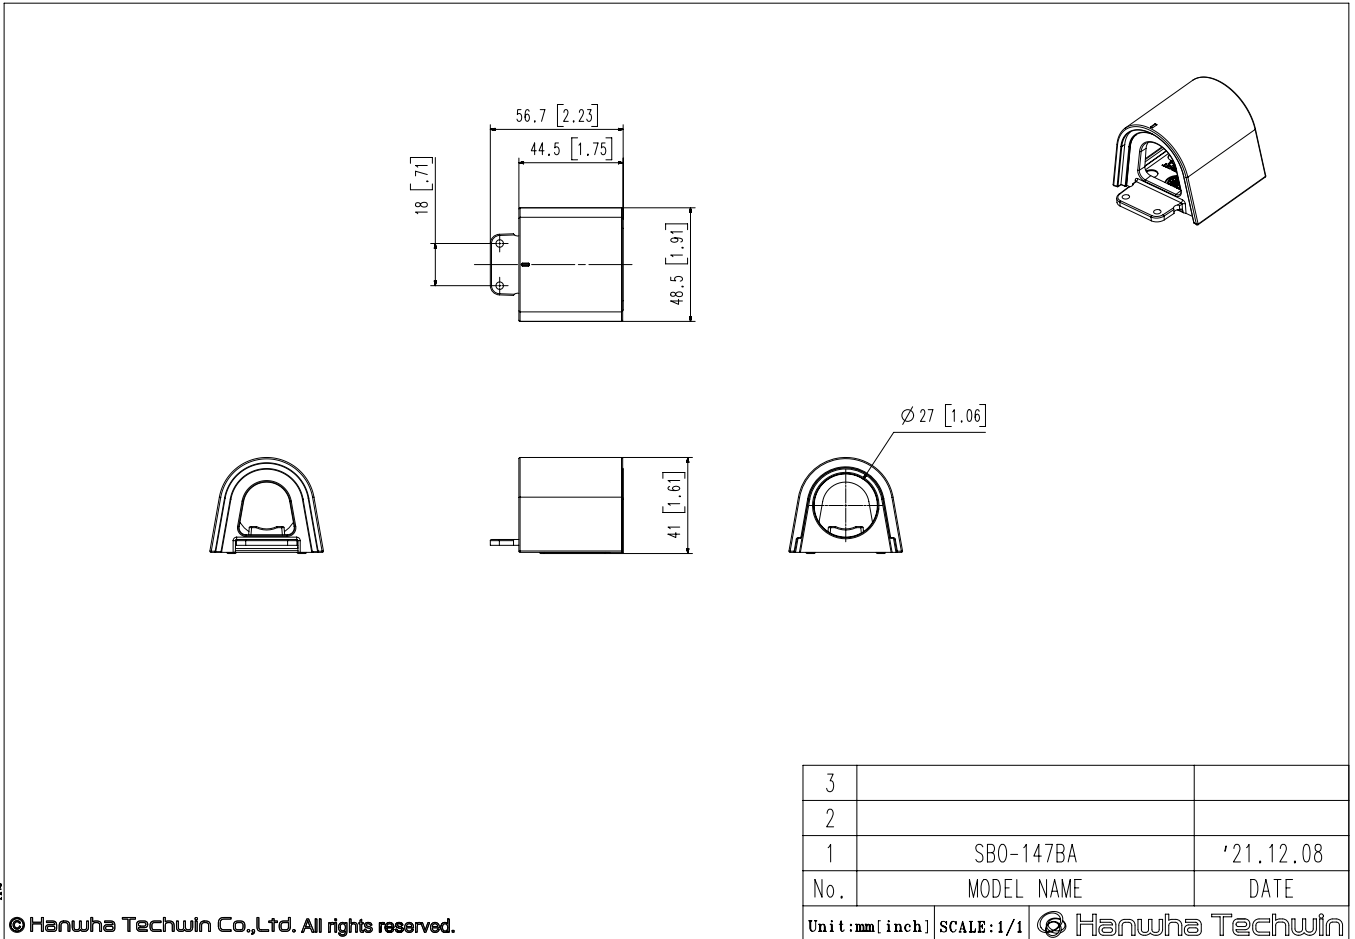

A2

© Hanwha Techwin Co., Ltd. All rights reserved.